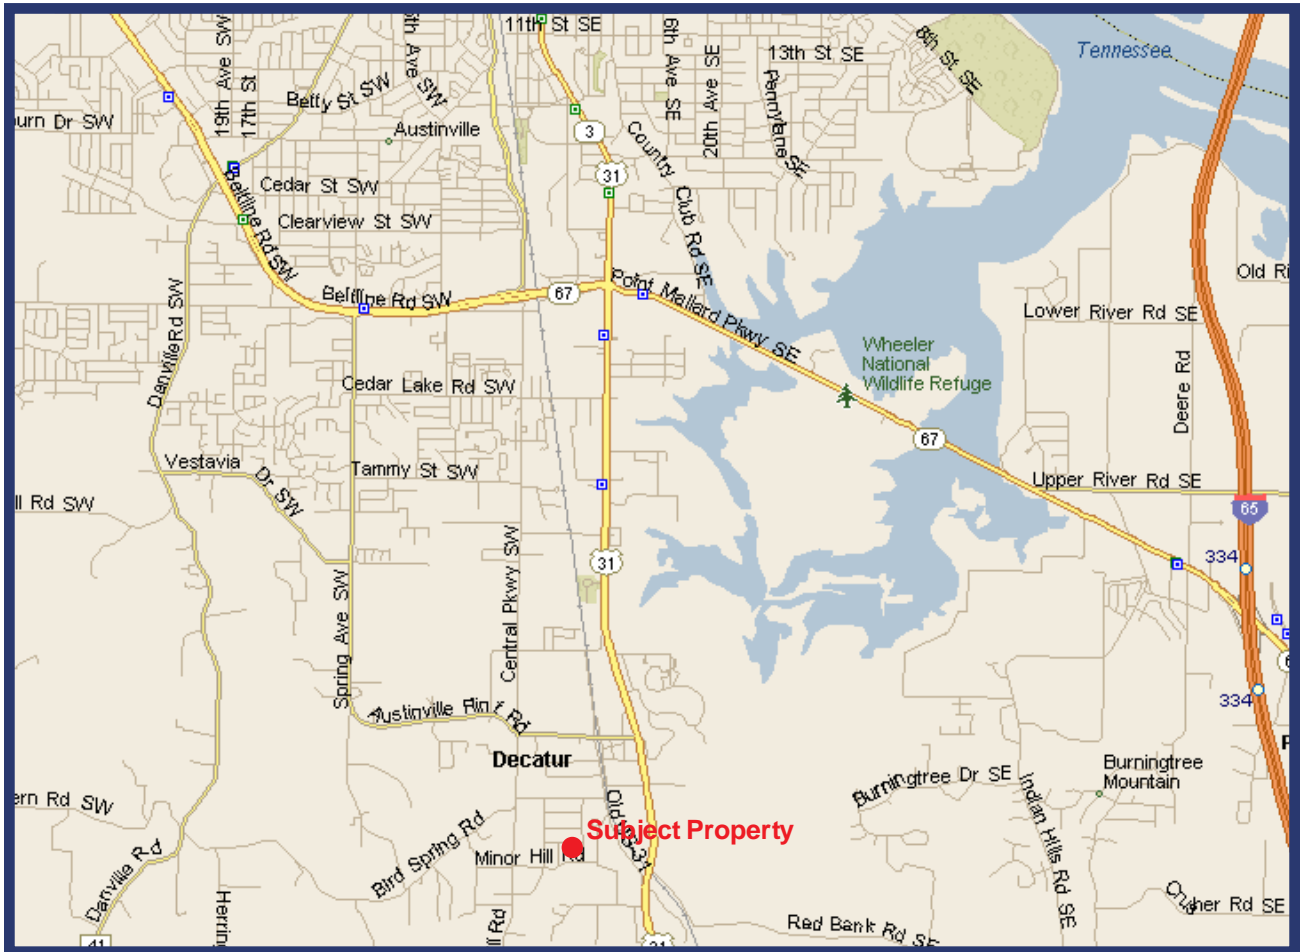

4708 Alberta Drive

Directions to Property:

From Decatur: At the intersection of Beltline Road (Hwy 67) and Hwy 31, go south on Hwy 31 for 2.8 miles. Turn right on Mill Street and go 0.3 miles. Turn left on Old Hwy 31 S and go 0.4 miles. Turn right on Oxmore Road and go 0.1 mile. Turn left on Alberta Drive and go 0.3 miles to property on left. **Watch For Amerisouth Auction Signs!**

Aerial Photo

Location Map

Tax Map