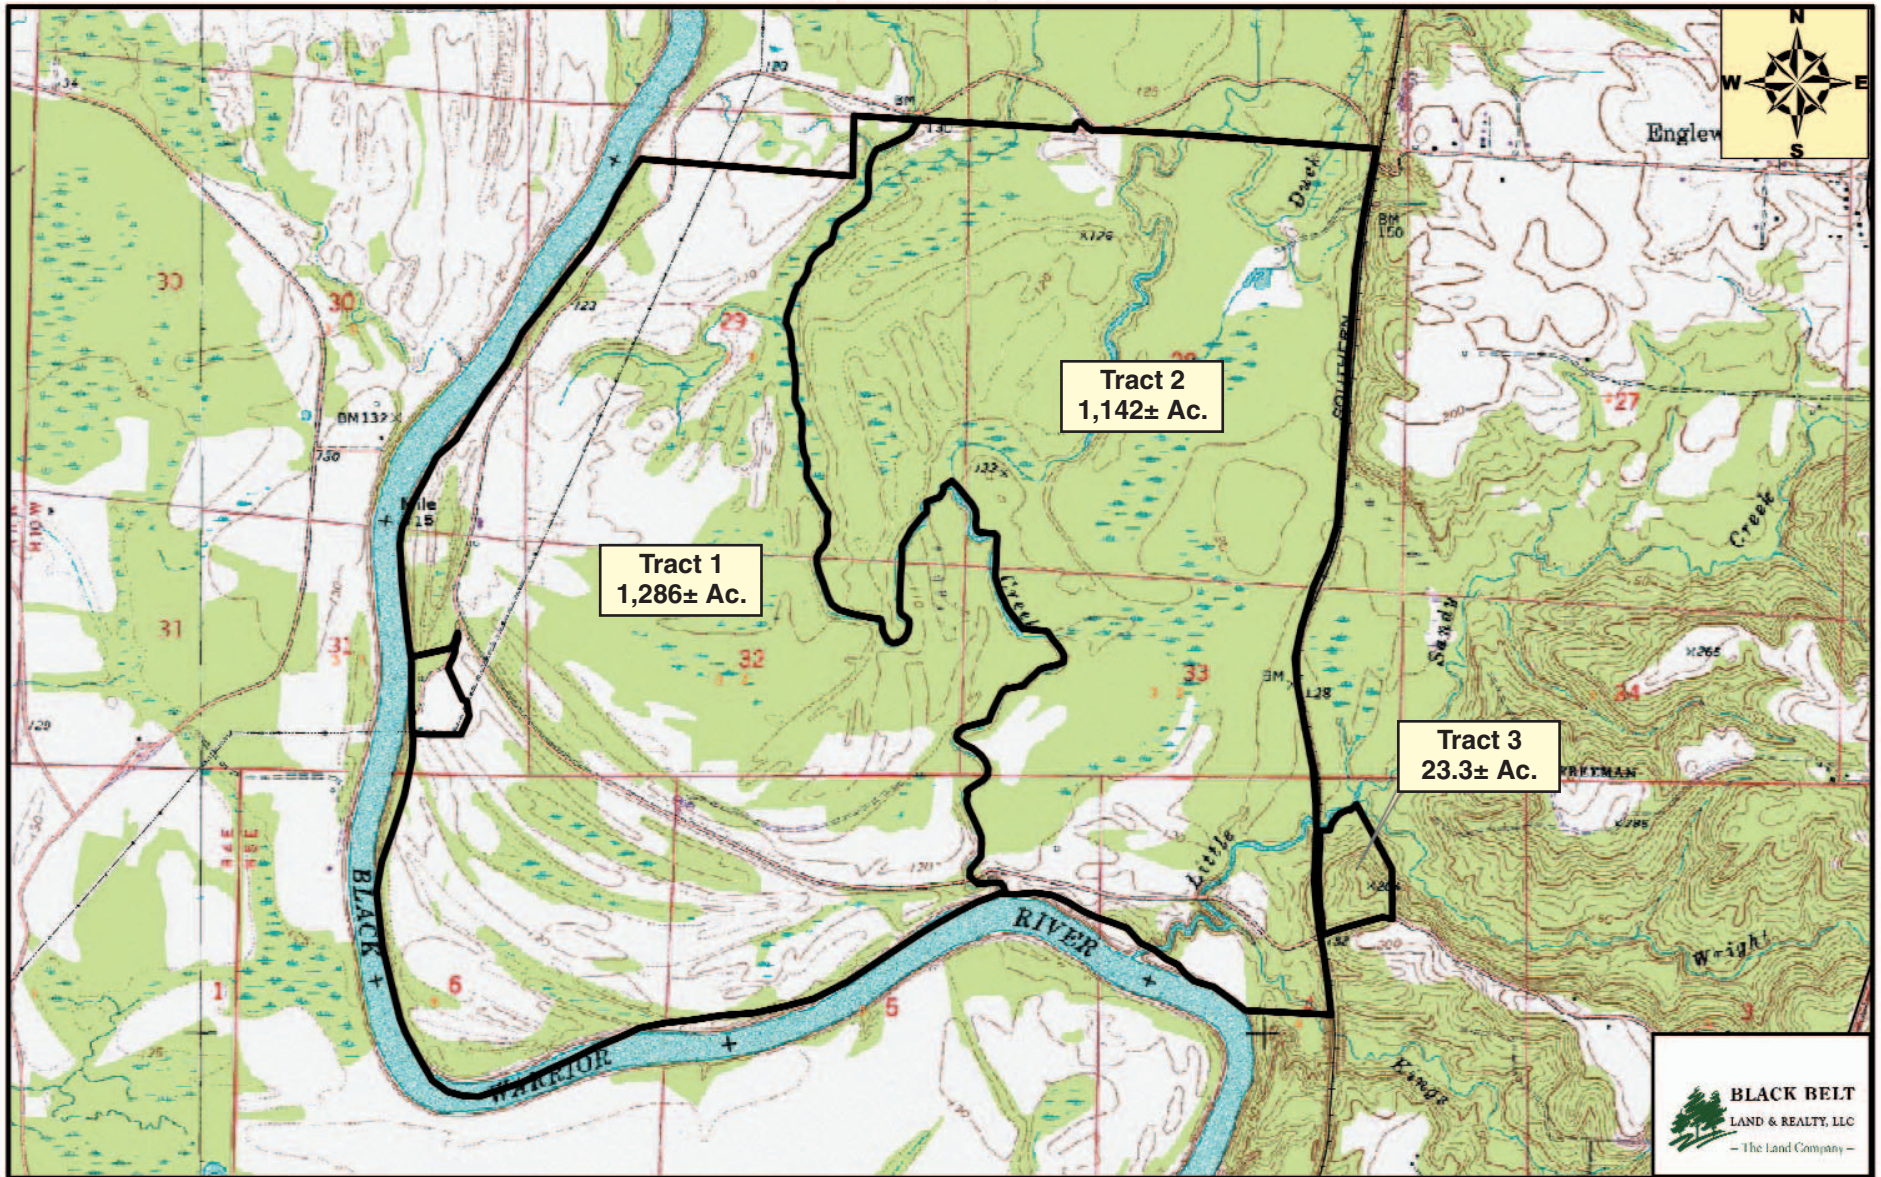

# Maxwell Plantation

Tuscaloosa County, AL

1 in = 1,500 ft