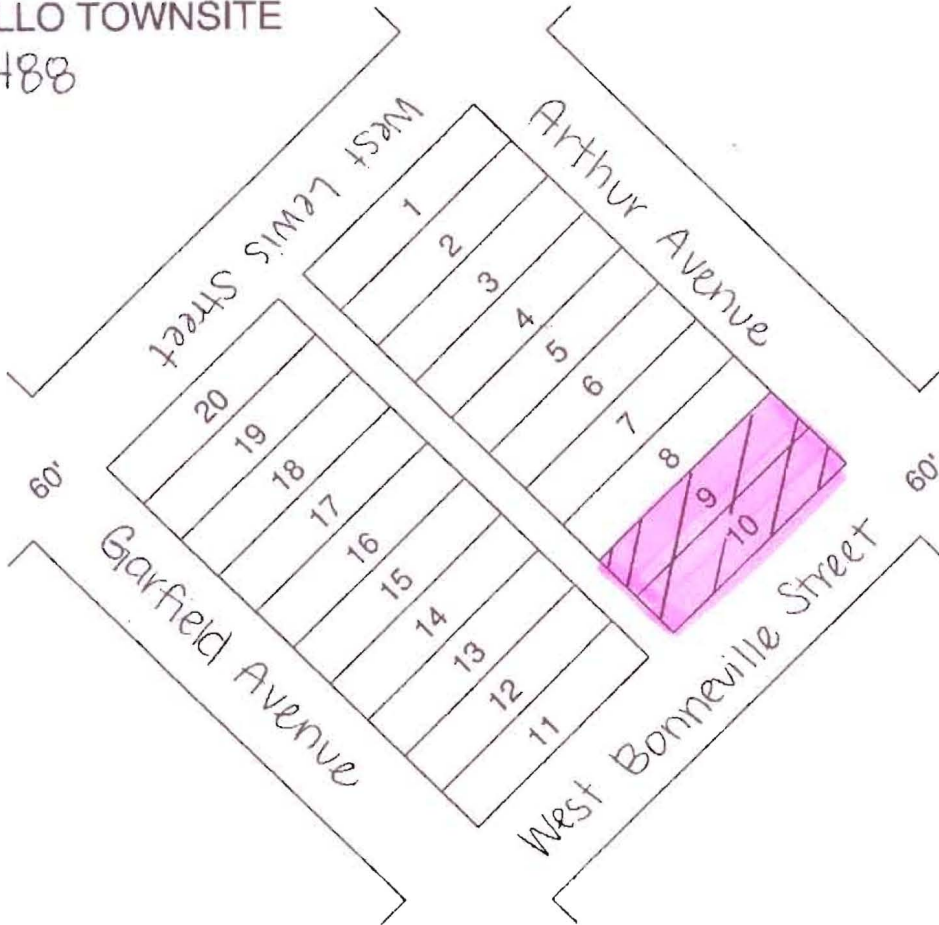

POCATELLO TOWNSITE  
BLOCK 488

THIS SKETCH IS MADE SOLELY  
FOR THE PURPOSE OF ASSISTING  
IN LOCATING THE PREMISES. THE  
COMPANY ASSUMES NO LIABILITY  
FOR ALLEGED LOSS OR DAMAGE  
WHICH MAY RESULT FROM  
RELIANCE ON THIS MAP.

Plat Map