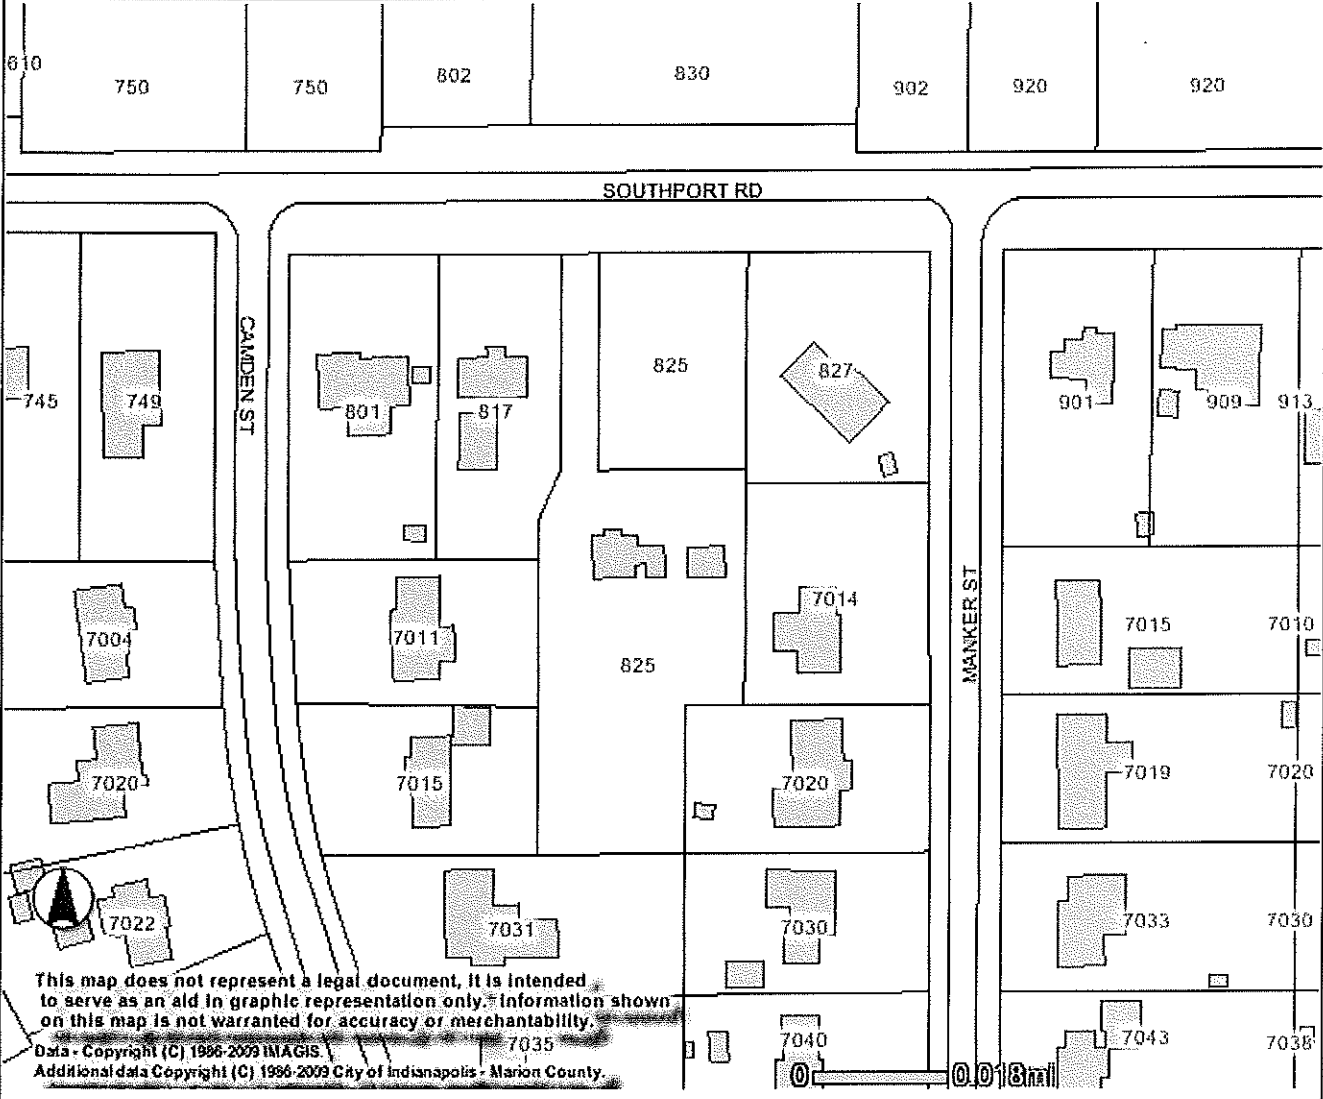

# 825 E Southport Rd Plot Map

- Legend**
- Street Centerlines
  - Edge of Pavement
  - Rivers
  - Buildings
  - Parcels
  - Parks
  - Included Towns
  - Excluded Cities
  - Beech Grove
  - Lawrence
  - Southport
  - Speedway
  - Township Boundaries

**Application Source:**  
<http://maps.indygov.org/prod/GeneralViewer/>  
 This map does not represent a legal document. It is intended to serve as an aid in graphic representation only. Information shown on this map is not warranted for accuracy or merchantability.  
 Data - Copyright (C) 1986-2009 IMAGIS.  
 Additional data Copyright (C) 1986-2009 City of Indianapolis - Marion County.