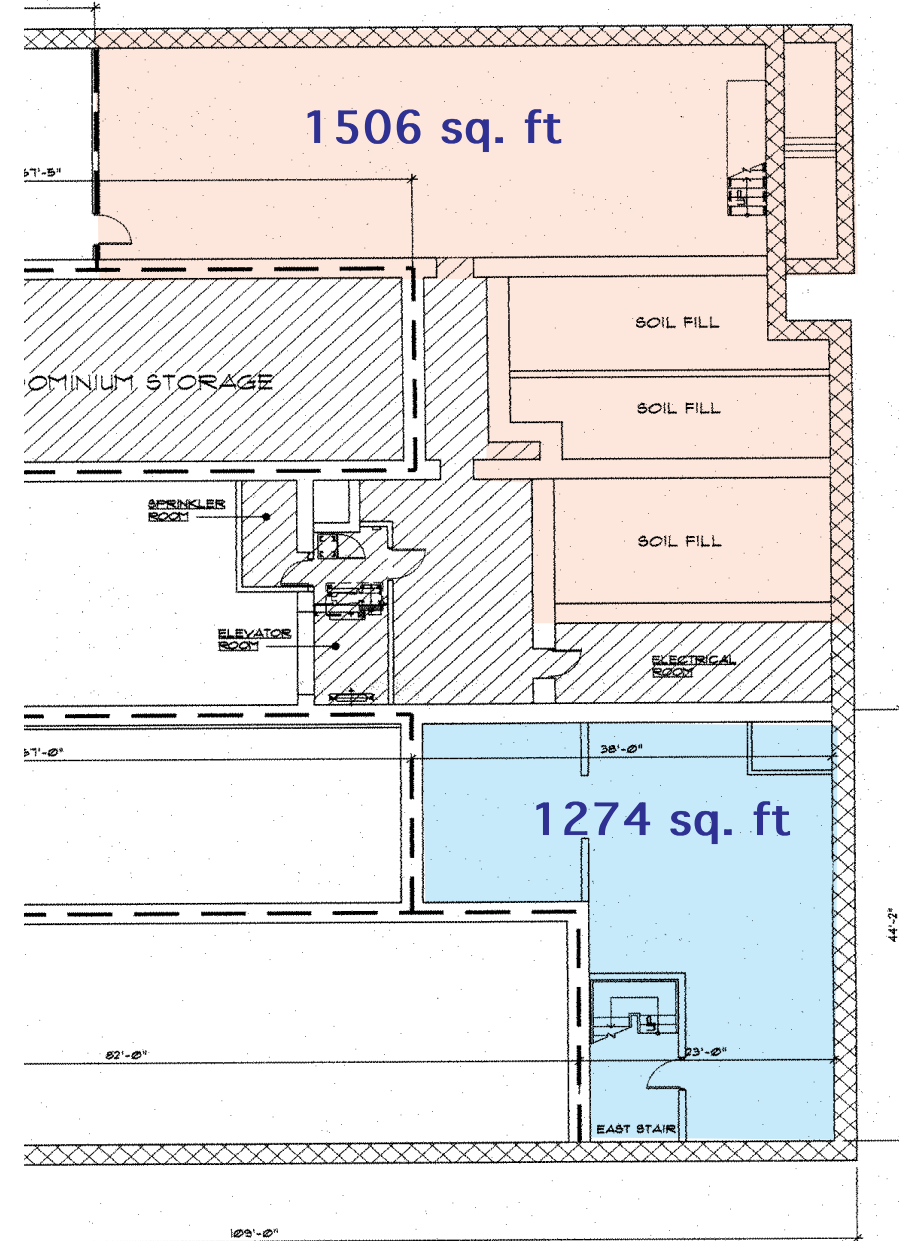

Former Chiquola Club Unit

Former Chiquola Club Unit
 11,060 total sq. ft (including main and lower levels)