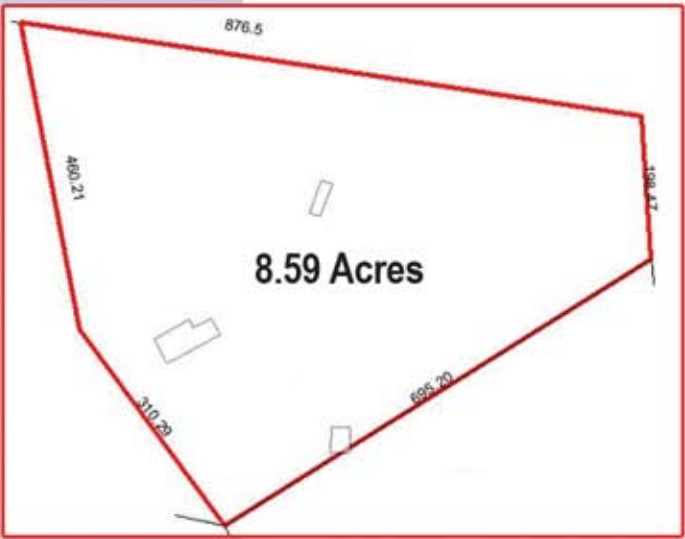

## Home With A View

141 Floyds Hill • Marietta, SC  
Pumpkintown

House Front View

Gazebo

Mobile Home

Workshop

- 3,080 sq. ft. frame home
- Four bedrooms
- Three full baths
- Large family room
- Formal dining room
- Singlewide mobile home
- Several out building