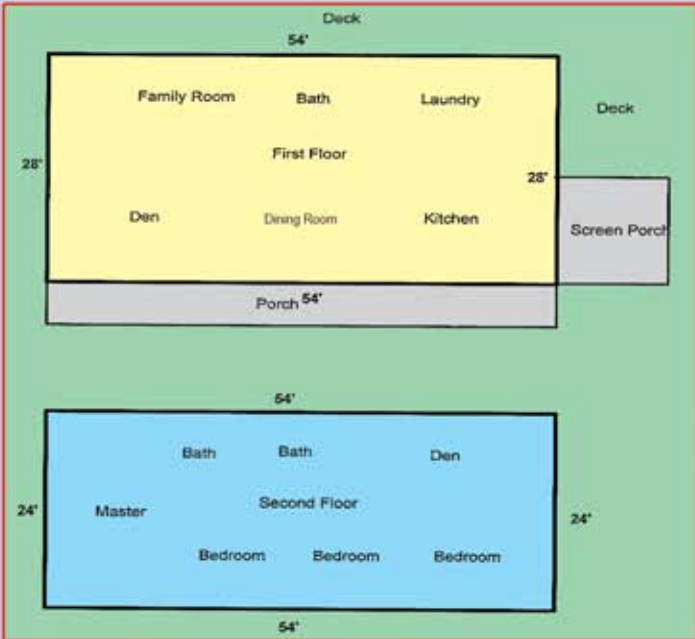

## Home With A View

141 Floyds Hill • Marietta, SC  
Pumpkintown

House Front View

Gazebo

Mobile Home

Workshop

- 3,080 sq. ft. frame home
- Four bedrooms
- Three full baths
- Large family room
- Formal dining room
- Singlewide mobile home
- Several out building