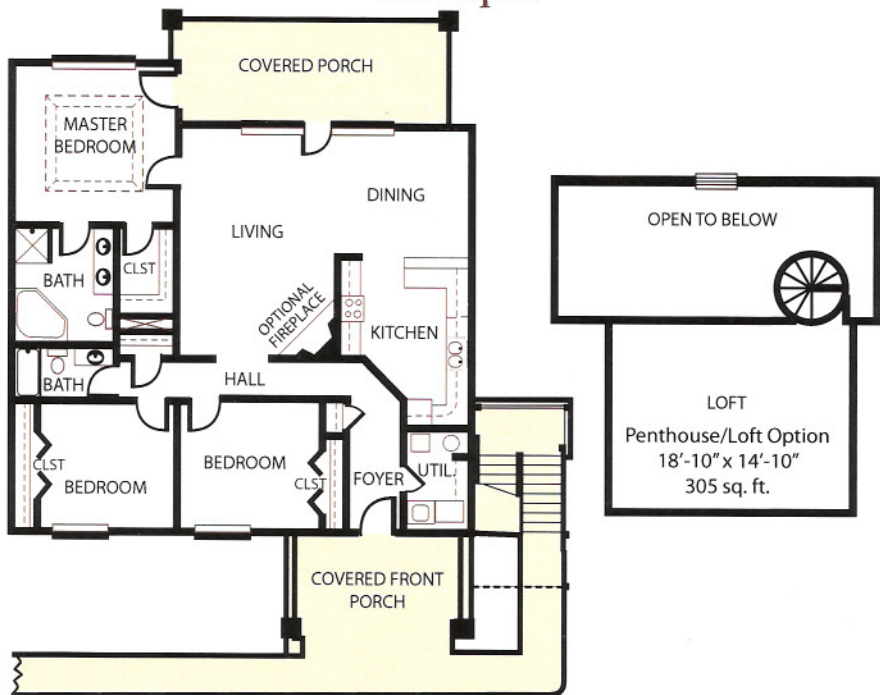

Floorplan

Three Bedroom
1886 sq. ft.

Dimensions:

Covered Back Porch	27'-0" x 10'-0"
Master bedroom	15'-3" x 15'-3"
Bedroom One	12'-10" x 12'-2"
Bedroom Two	13'-2" x 12'-2"
Living Room	14'-5" x 21'-8"
Dining Room	12'-8" x 11'-9"
Master Bath	9'-6" x 10'-9"
Bathroom Two	9'-8" x 5'-0"
Kitchen	12'-3" x 16'-0"
Covered Front Porch	16'-0" x 8'-0"