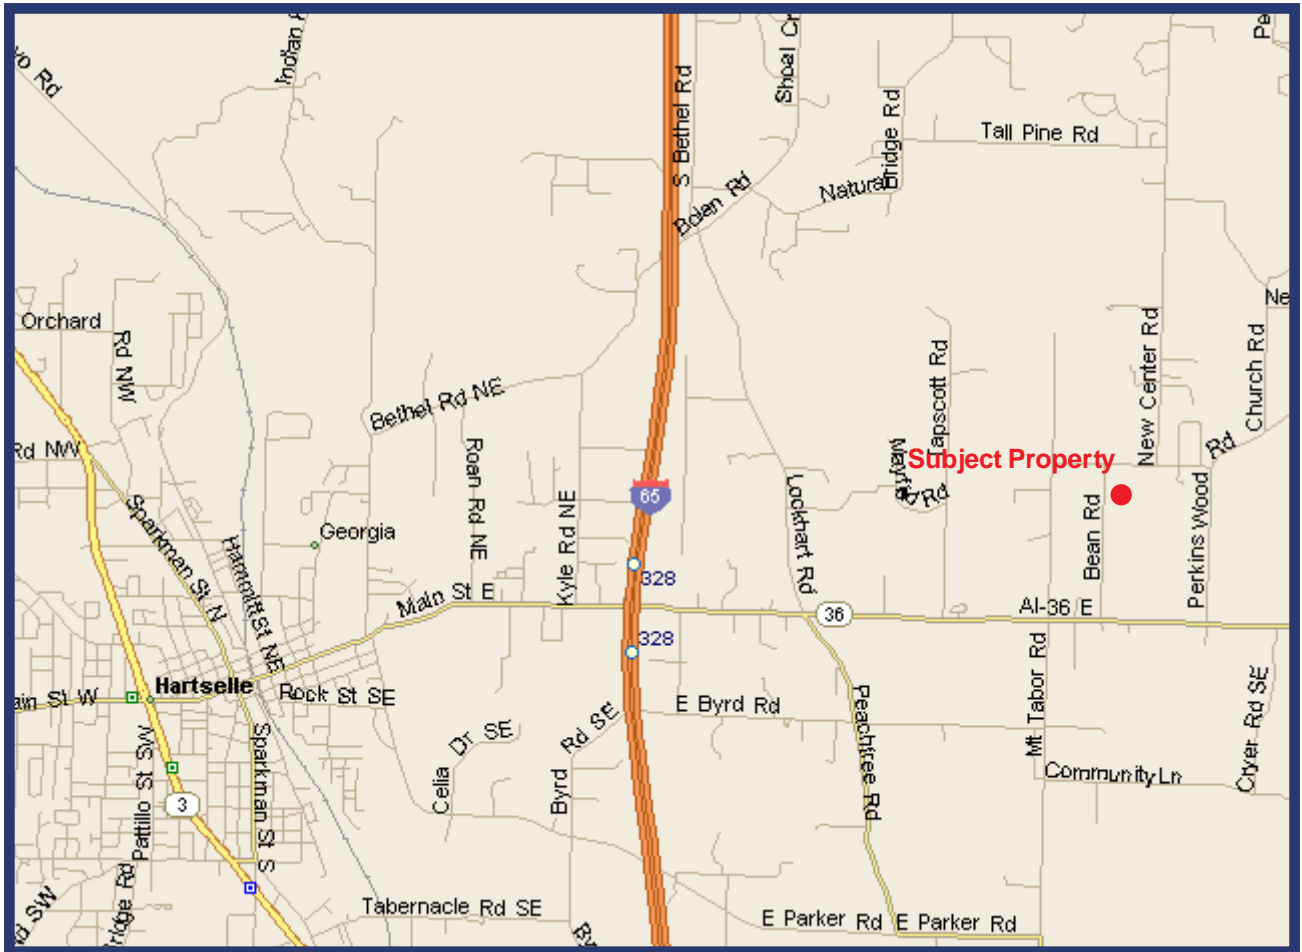

Bean Farm

Directions to Property:

At the intersection of I-65 (exit 328) and Hwy 36, go east on Hwy 36 for 2.2 miles. Turn left on Bean Road and go 0.6 miles to property on right. **Watch For Amerisouth Auction Signs!**

Aerial Photo

Location Map

Topo Map