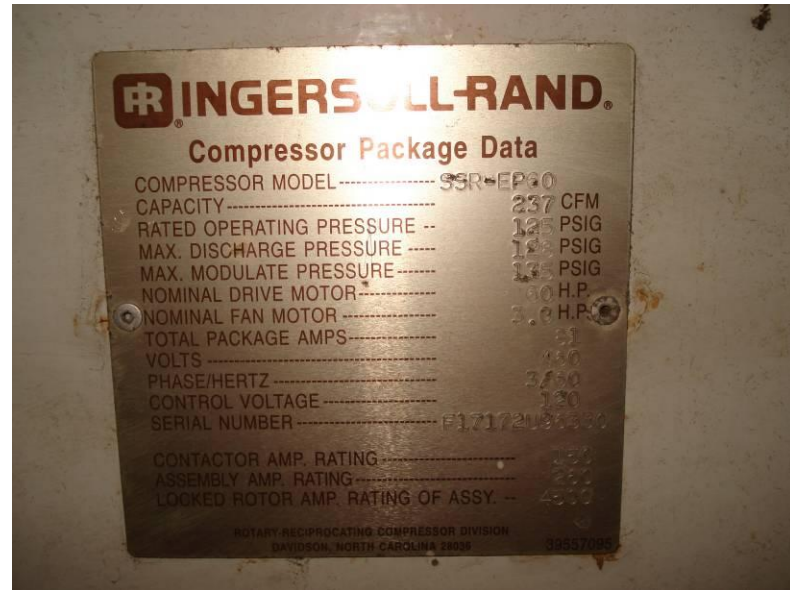

Available Surplus Asset

Plant: USA Location Asset: Ingersoll-Rand Intellisys air compressor Asset #: 71701420

Manufacturer: Ingersoll-Rand Model #: SSR-EP60 Serial #: F17172U96330

Description: XX Condition: Like new Value: Make Offer

Shipping Size: 94" L x 42" W x 56" H Est. Weight: XX LBS. Date Available: Immediately

Utility Requirements: Electric, Air, Water, Steam, Etc.

Comments/Notes: Name plate data: Capacity 237 cfm, Rate of operating pressure 125 psig. Max discharge pressure 128 psig, Max modulate pressure 135 psig. Drive motor 60HP, amps 81, volts 460 3 ph, Hz 60, control current 120 volts. Unit was in service at the time of removal. No longer need due to increase air capacity of the plant.