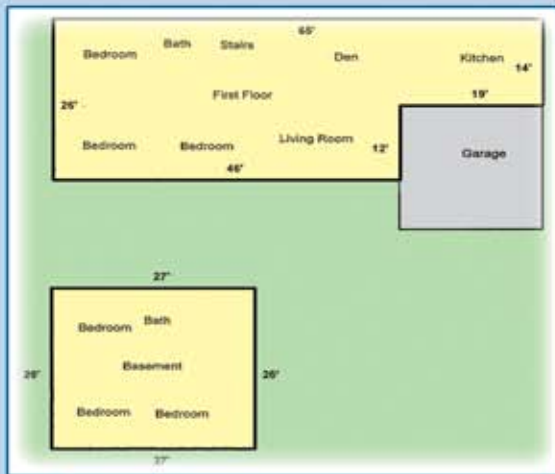

Auction
SERVICES. LTD
Contact us at:
877.982.4636