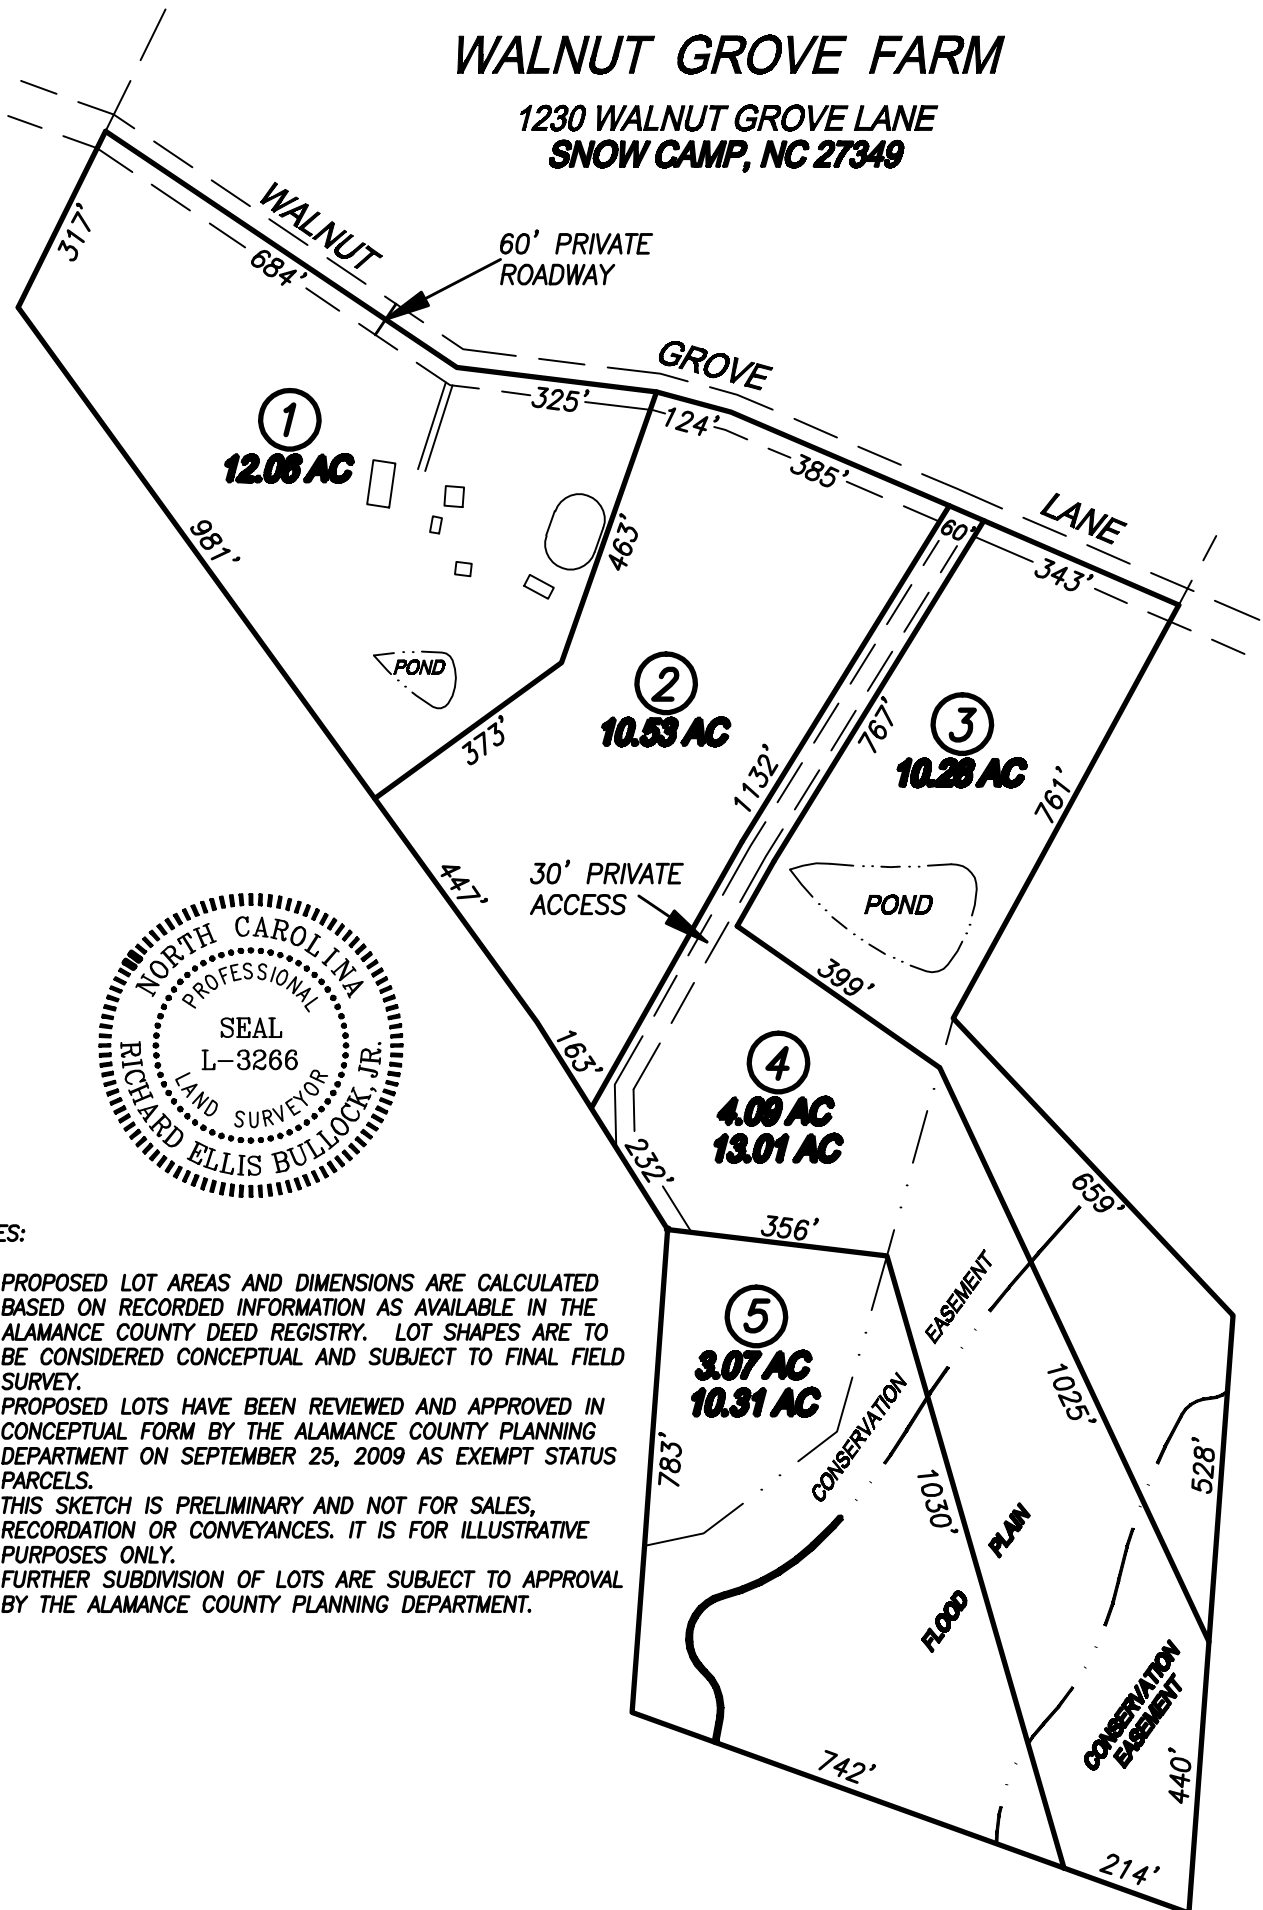

WALNUT GROVE FARM

1230 WALNUT GROVE LANE
SNOW CAMP, NC 27349

NOTES:

1. PROPOSED LOT AREAS AND DIMENSIONS ARE CALCULATED BASED ON RECORDED INFORMATION AS AVAILABLE IN THE ALAMANCE COUNTY DEED REGISTRY. LOT SHAPES ARE TO BE CONSIDERED CONCEPTUAL AND SUBJECT TO FINAL FIELD SURVEY.
2. PROPOSED LOTS HAVE BEEN REVIEWED AND APPROVED IN CONCEPTUAL FORM BY THE ALAMANCE COUNTY PLANNING DEPARTMENT ON SEPTEMBER 25, 2009 AS EXEMPT STATUS PARCELS.
3. THIS SKETCH IS PRELIMINARY AND NOT FOR SALES, RECORDATION OR CONVEYANCES. IT IS FOR ILLUSTRATIVE PURPOSES ONLY.
4. FURTHER SUBDIVISION OF LOTS ARE SUBJECT TO APPROVAL BY THE ALAMANCE COUNTY PLANNING DEPARTMENT.