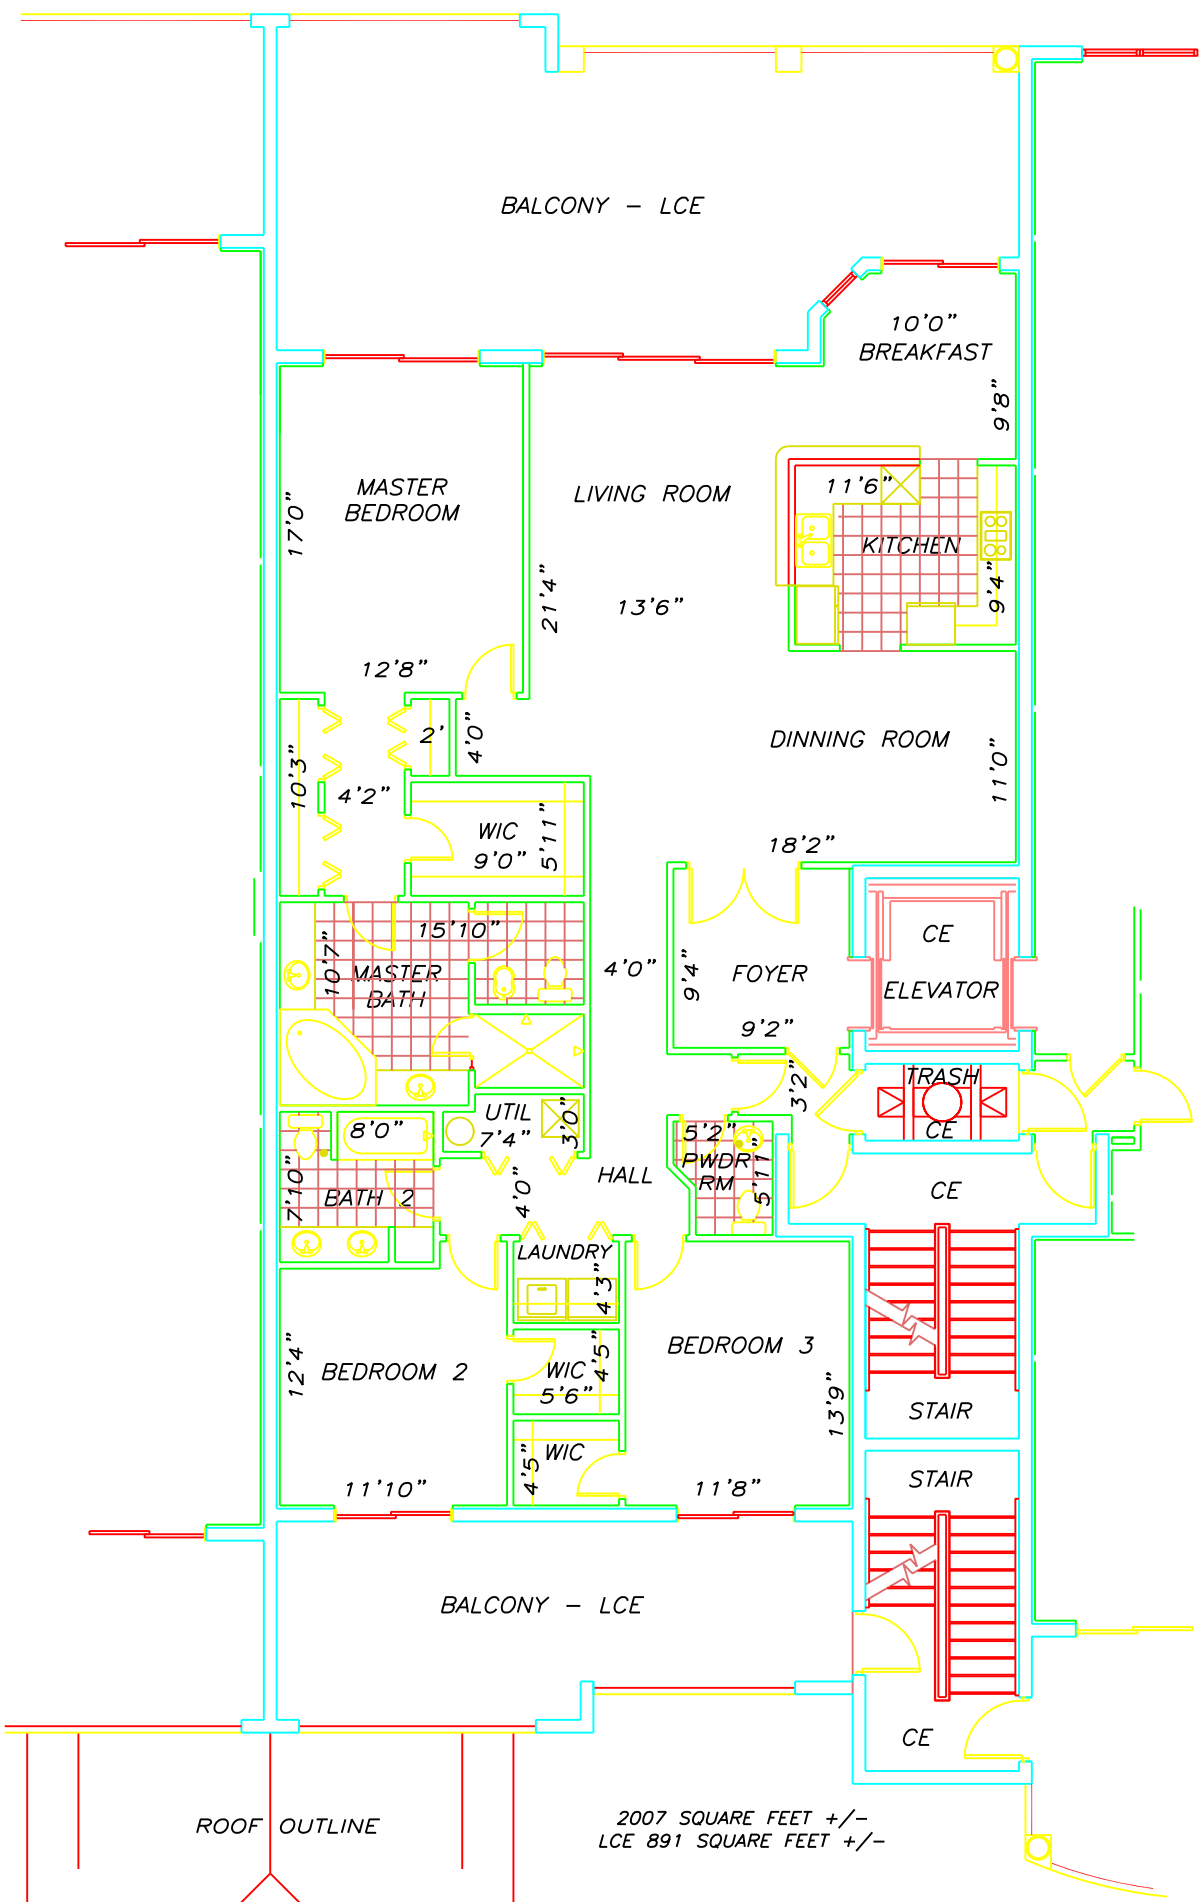

OCEAN DUNES CONDOMINIUM AT AQUARINA BEACH,
TYPICAL UNIT 'A'

2400 SQUARE FEET +/-
LCE 579 SQUARE FEET +/-

OCEAN DUNES CONDOMINIUM AT AQUARINA BEACH,
TYPICAL UNIT 'B'

OCEAN DUNES CONDOMINIUM AT AQUARINA BEACH,
TYPICAL UNIT 'C'

ROOF OUTLINE

2007 SQUARE FEET +/-
LCE 891 SQUARE FEET +/-

OCEAN DUNES CONDOMINIUM AT AQUARINA BEACH,
TYPICAL UNIT 'D'

2384 SQUARE FEET +/-
LCE 544 SQUARE FEET