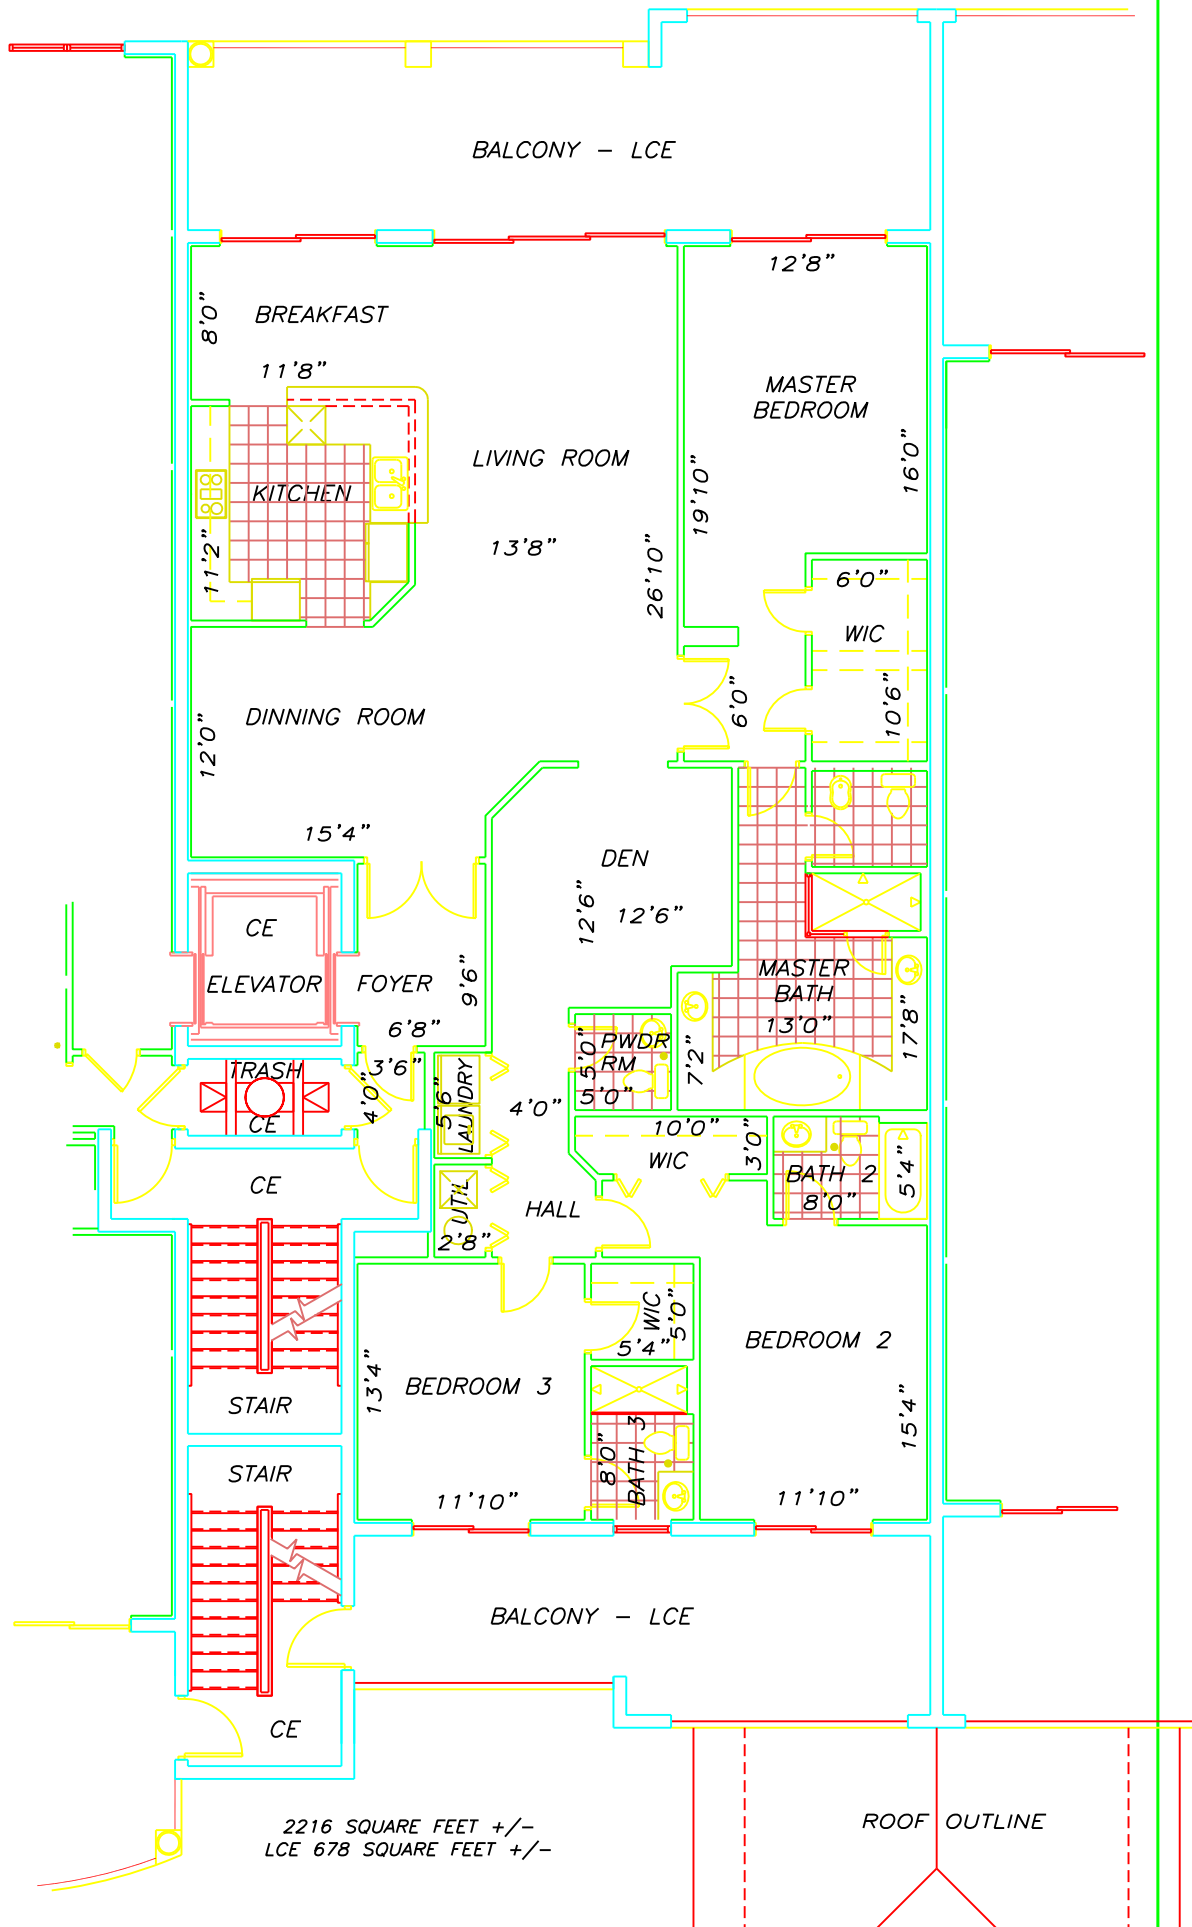

OCEAN DUNES CONDOMINIUM AT AQUARINA BEACH,
TYPICAL UNIT 'A'

2400 SQUARE FEET +/-
LCE 579 SQUARE FEET +/-

OCEAN DUNES CONDOMINIUM AT AQUARINA BEACH,
TYPICAL UNIT 'B'

OCEAN DUNES CONDOMINIUM AT AQUARINA BEACH,
TYPICAL UNIT 'C'

ROOF OUTLINE

2007 SQUARE FEET +/-
LCE 891 SQUARE FEET +/-

OCEAN DUNES CONDOMINIUM AT AQUARINA BEACH,
TYPICAL UNIT 'D'

2384 SQUARE FEET +/-
LCE 544 SQUARE FEET