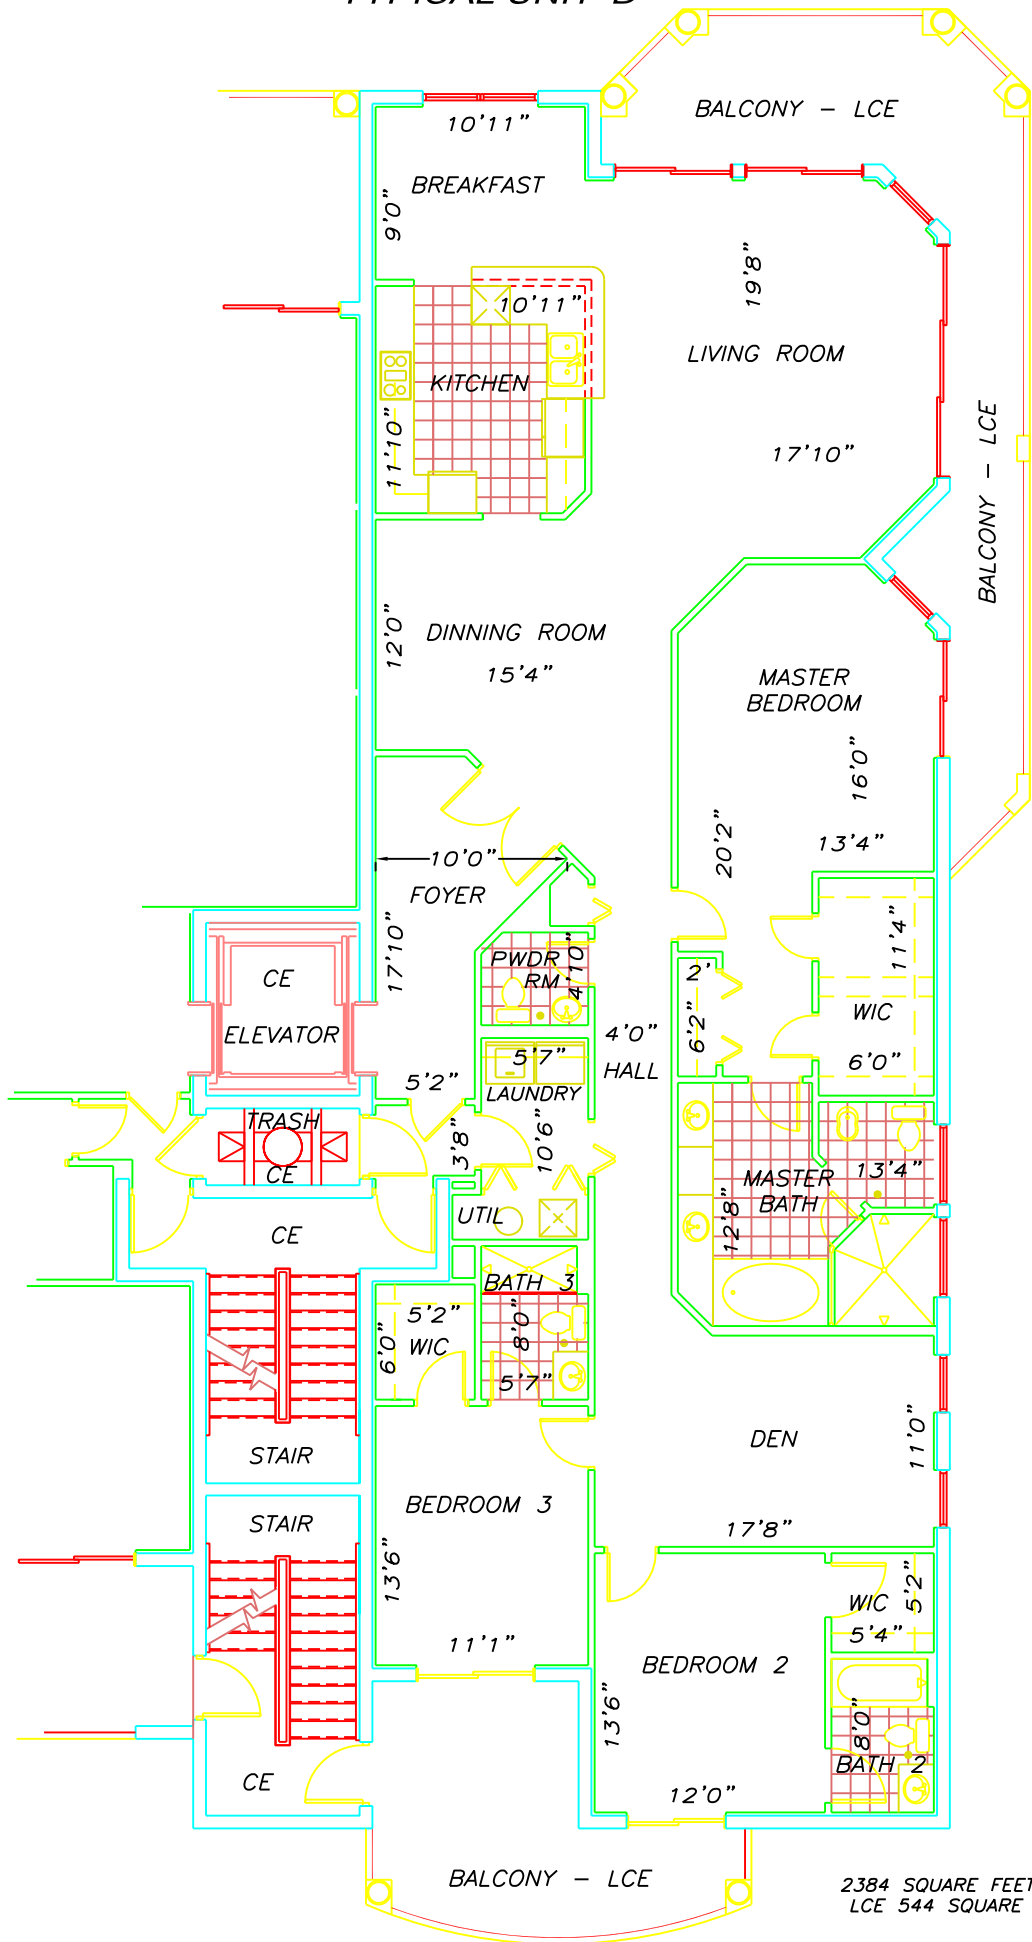

OCEAN DUNES CONDOMINIUM AT AQUARINA BEACH,
TYPICAL UNIT 'A'

2400 SQUARE FEET +/-
LCE 579 SQUARE FEET +/-

OCEAN DUNES CONDOMINIUM AT AQUARINA BEACH,
TYPICAL UNIT 'B'

OCEAN DUNES CONDOMINIUM AT AQUARINA BEACH,
TYPICAL UNIT 'C'

ROOF OUTLINE

2007 SQUARE FEET +/-
LCE 891 SQUARE FEET +/-

OCEAN DUNES CONDOMINIUM AT AQUARINA BEACH,
TYPICAL UNIT 'D'

2384 SQUARE FEET +/-
LCE 544 SQUARE FEET