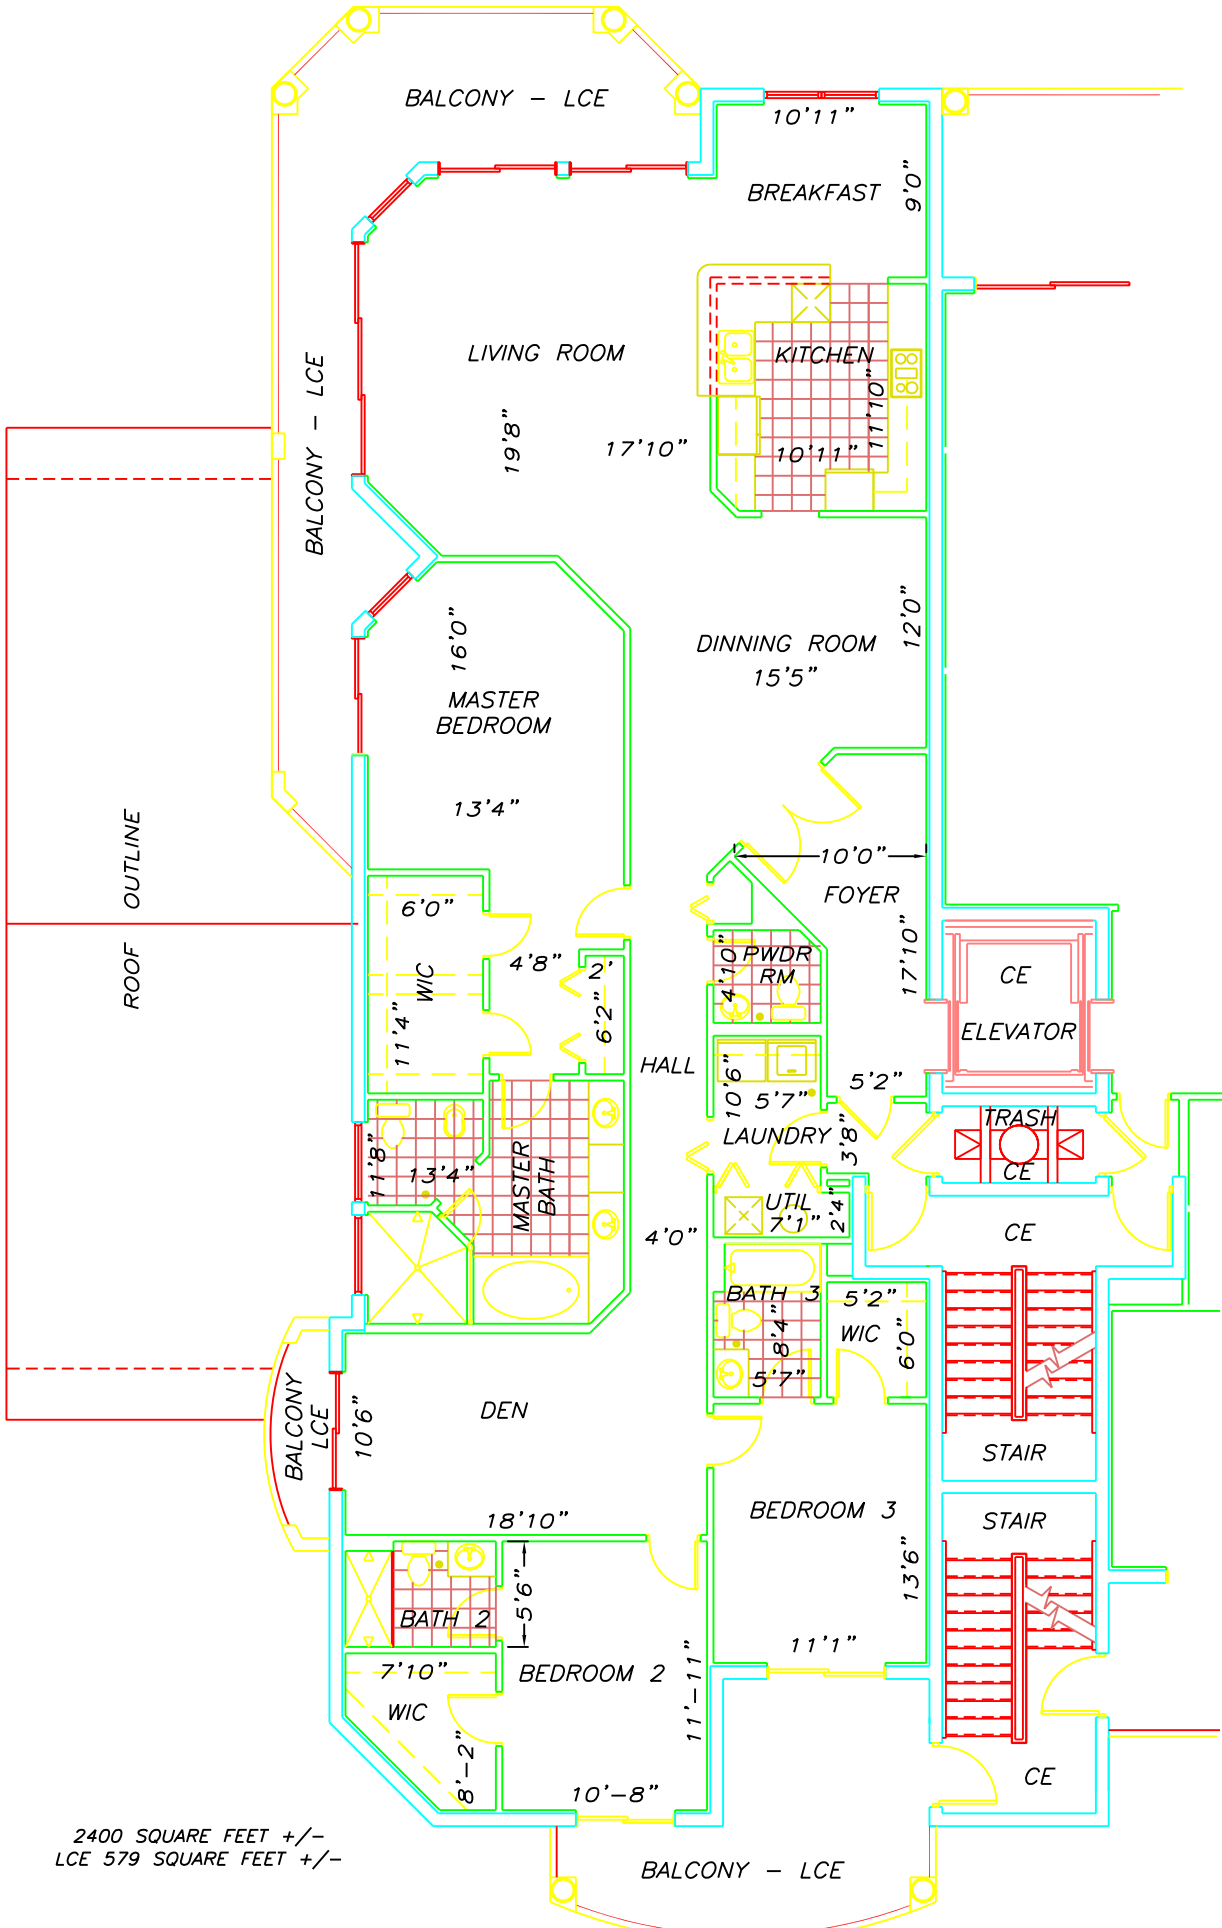

OCEAN DUNES CONDOMINIUM AT AQUARINA BEACH,
TYPICAL UNIT 'A'

2400 SQUARE FEET +/-
LCE 579 SQUARE FEET +/-

OCEAN DUNES CONDOMINIUM AT AQUARINA BEACH,
TYPICAL UNIT 'B'

OCEAN DUNES CONDOMINIUM AT AQUARINA BEACH,
TYPICAL UNIT 'C'

ROOF OUTLINE

2007 SQUARE FEET +/-
LCE 891 SQUARE FEET +/-

OCEAN DUNES CONDOMINIUM AT AQUARINA BEACH,
TYPICAL UNIT 'D'

2384 SQUARE FEET +/-
LCE 544 SQUARE FEET