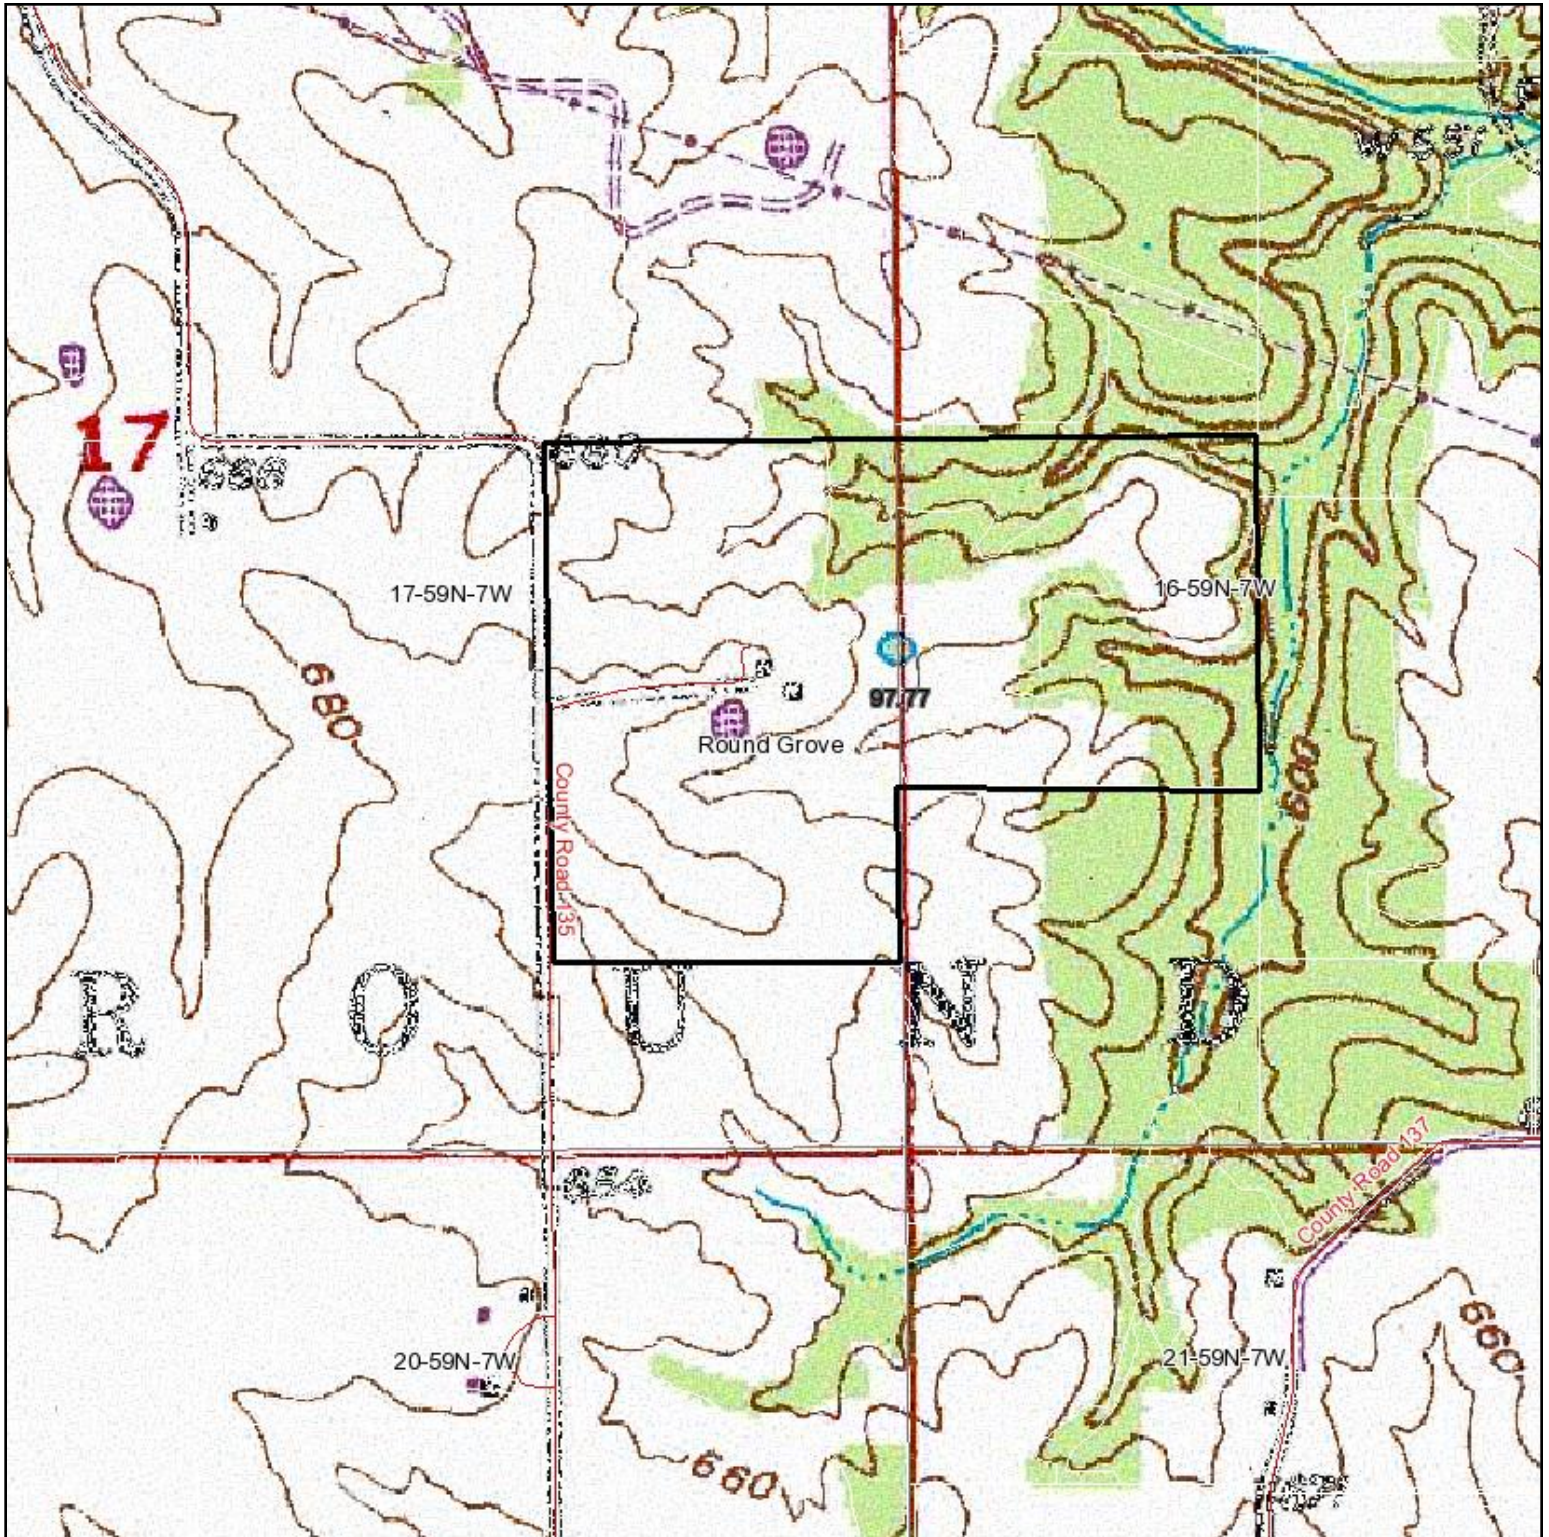

Topography Map

Maps provided by:

©AgriData, Inc. 2009

www.AgriDataInc.com

17-59N-7W
Marion County
Missouri

map center: 39° 54' 27.27, 91° 41' 44.22

scale: 9940

8/11/2009