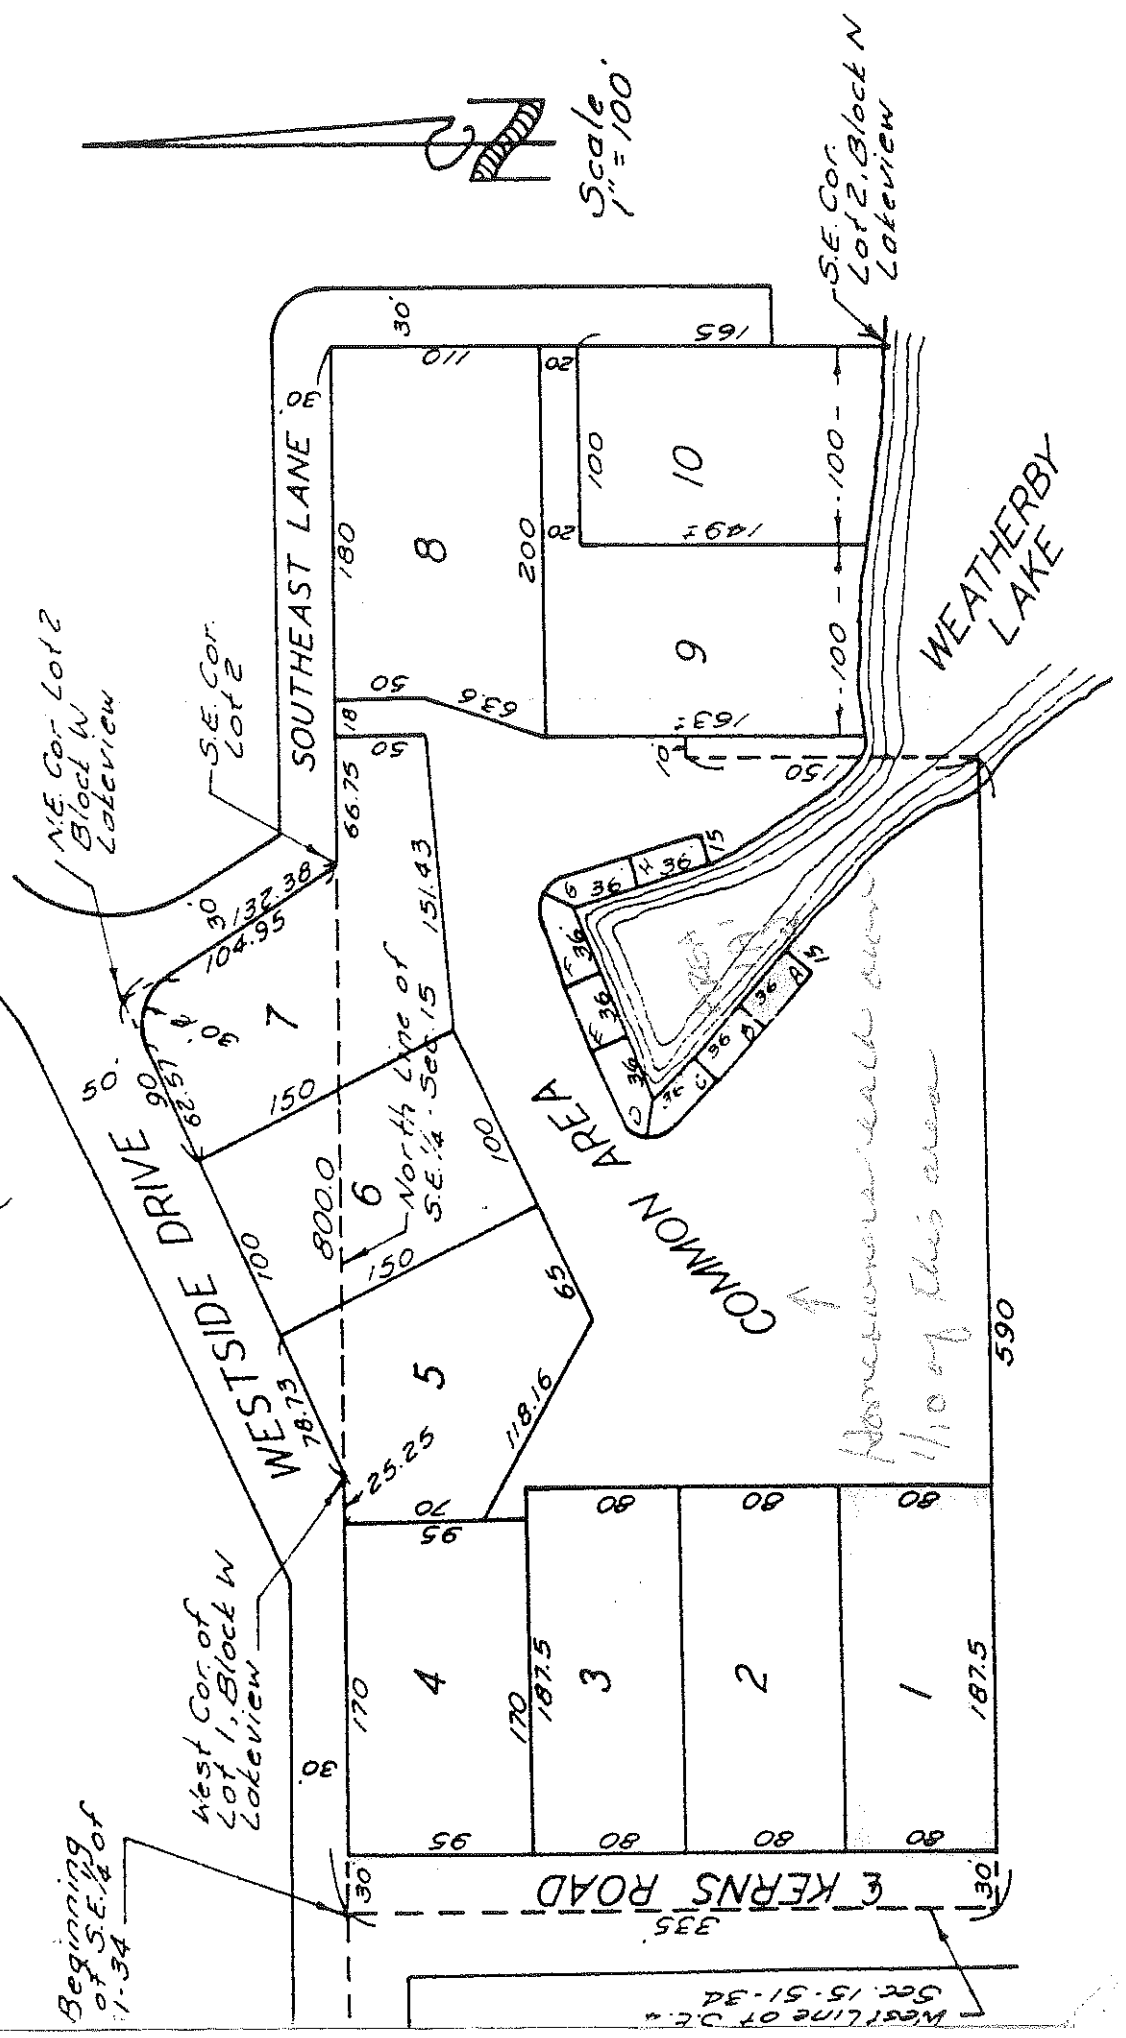

My Commission Expires Sept 20, 1976

CERTIFY: that the within plat of KING'S COVE was submitted to and duly approved by the Mayor and Council of the City of Weatherby Lake, Missouri by Ordinance No. 151 dated this 2/22 day of March, 1972.

Fred J. May
MAYOR

Mary J. Shepherd
CITY CLERK

and the survey of KING'S COVE were executed